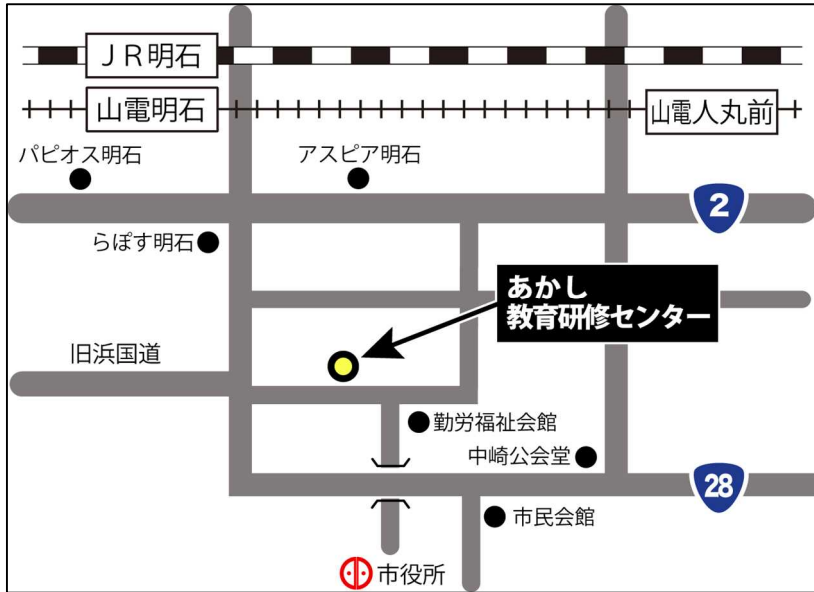

- (3) Akashi venue August 21, 2021(Sat) 2:00 - 4:30pm.
  Akashi Education ang training center (Akashi Kyoiku Kenshu Senta)

673-0882
2-5-15 Aioicho, Akashi City

Telephone number: 078- 918-5815
Akashi Eki Sanyo Dentetsu Akashi Eki Nanto Yakufun
- Mula sa JR Akashi Station/ Sanyu Dentetsu Akashi Station hanggang north-east nilalakad ng mga 10 minutos.