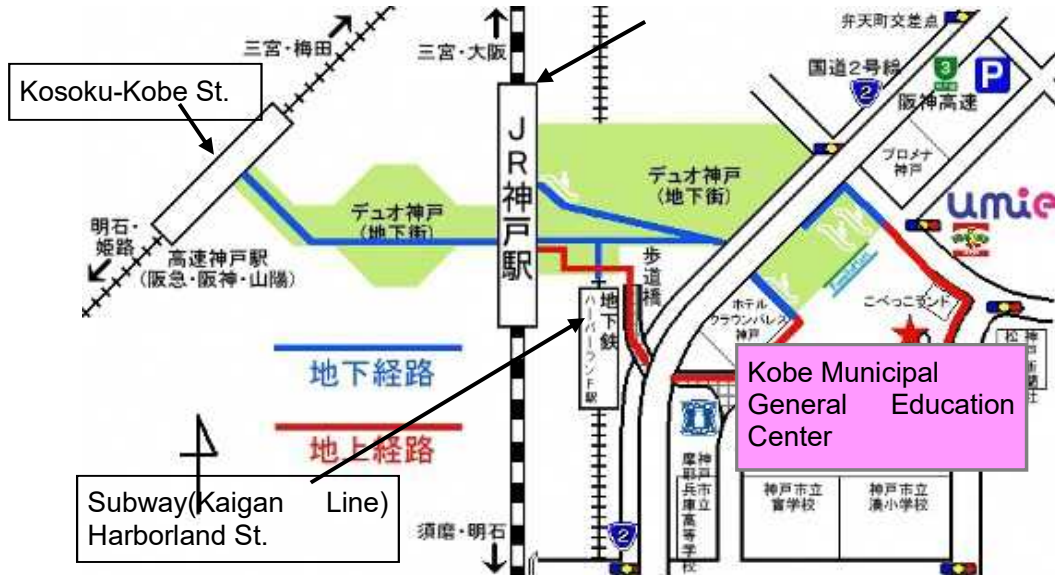

6. Ukol sa Mga Venue

(1) Kobe: July 10, 2021(Sat) 2:00 to 4:30 pm.

Kobe Municipal General Education Center (*Kobe-shi Sogo Kyoiku Center*)
(〒650-0044 Kobe-shi Chuo-ku Higashikawasaki-cho 1-3-2)
TEL: 078-360-2001

=> Kung lalakaran 5 minutes to JR Kobe Station o sa Subway (Kaigan Line) Harborland Station, kung manggaling sa Kosoku-Kobe Station ng Kobe-kosoku Line (Hankyu, Hanshin, o kaya San-yo Line) 10 minutes walk.